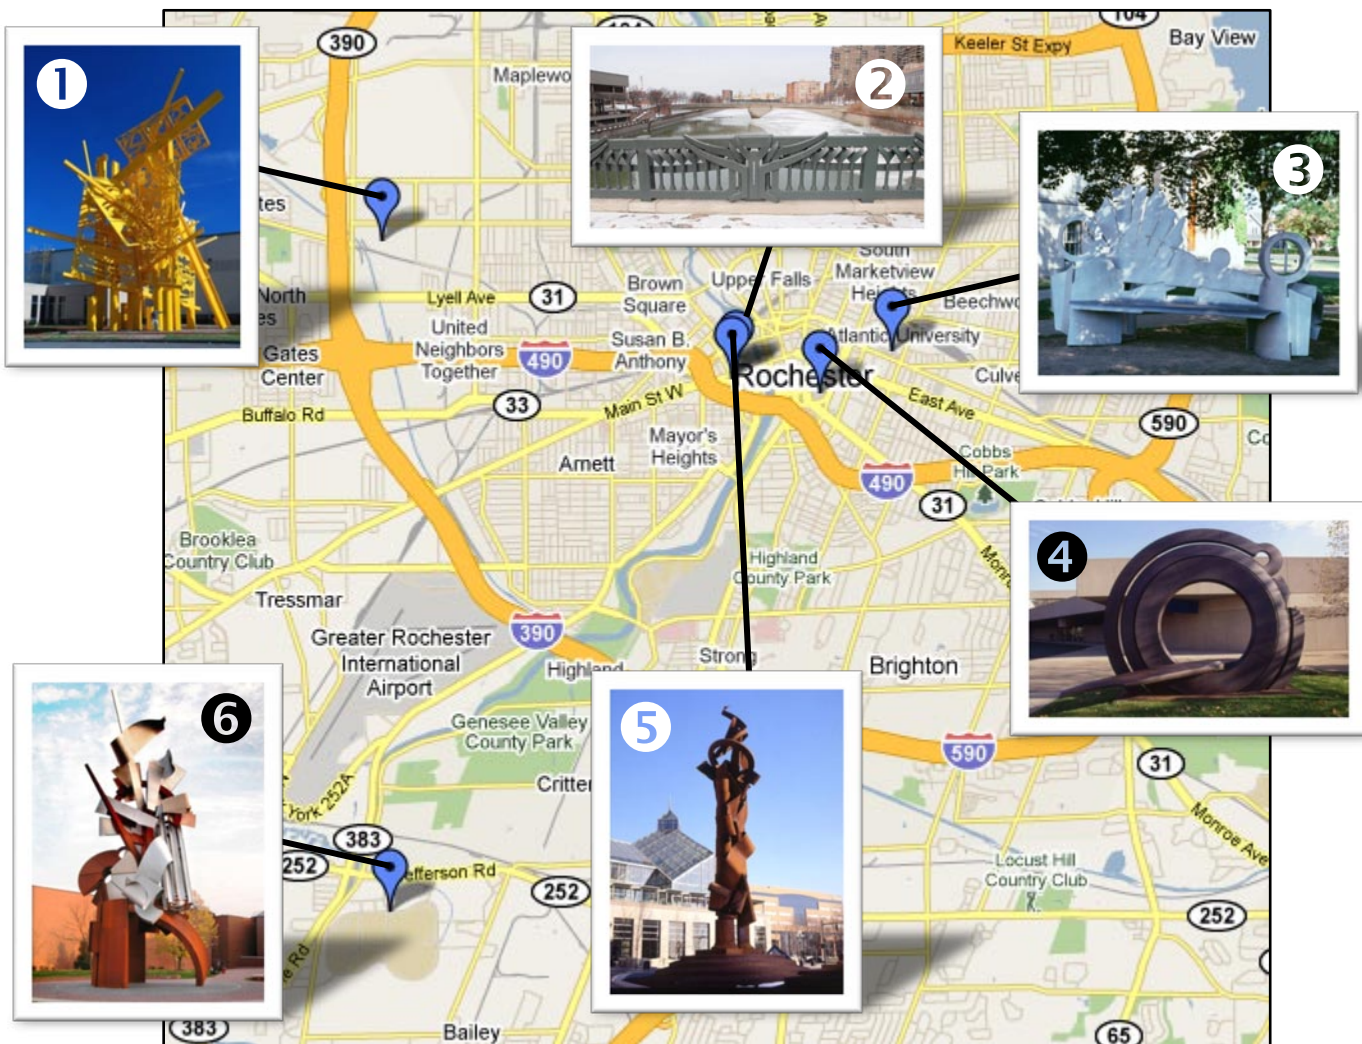

Visit Paley in Rochester

- ❶ *Threshold*, 2006. Klein Steel Service, Inc., 105 Vanguard Parkway, Rochester, New York 14606
- ❷ *Main Street Bridge Railing*, 1989. Main Street, Rochester, New York 14614
- ❸ *Millennium Bench*, 2000. Memorial Art Gallery, 500 University Avenue, Rochester, New York 14607
- ❹ *Strong Museum Sculpture*, 1982. Strong National Museum of Play, 1 Manhattan Square, Rochester, New York 14607
- ❺ *Genesee Passage*, 1996. Bausch & Lomb World Headquarters, 1 Bausch & Lomb Place, Rochester, New York 14604
- ❻ *Sentinel*, 2003. Rochester Institute of Technology, 1 Lomb Memorial Drive, Rochester, New York 14623

MEMORIAL ART GALLERY
UNIVERSITY of ROCHESTER

500 University Avenue Rochester, New York 14607 585.276.8900 <http://mag.rochester.edu>